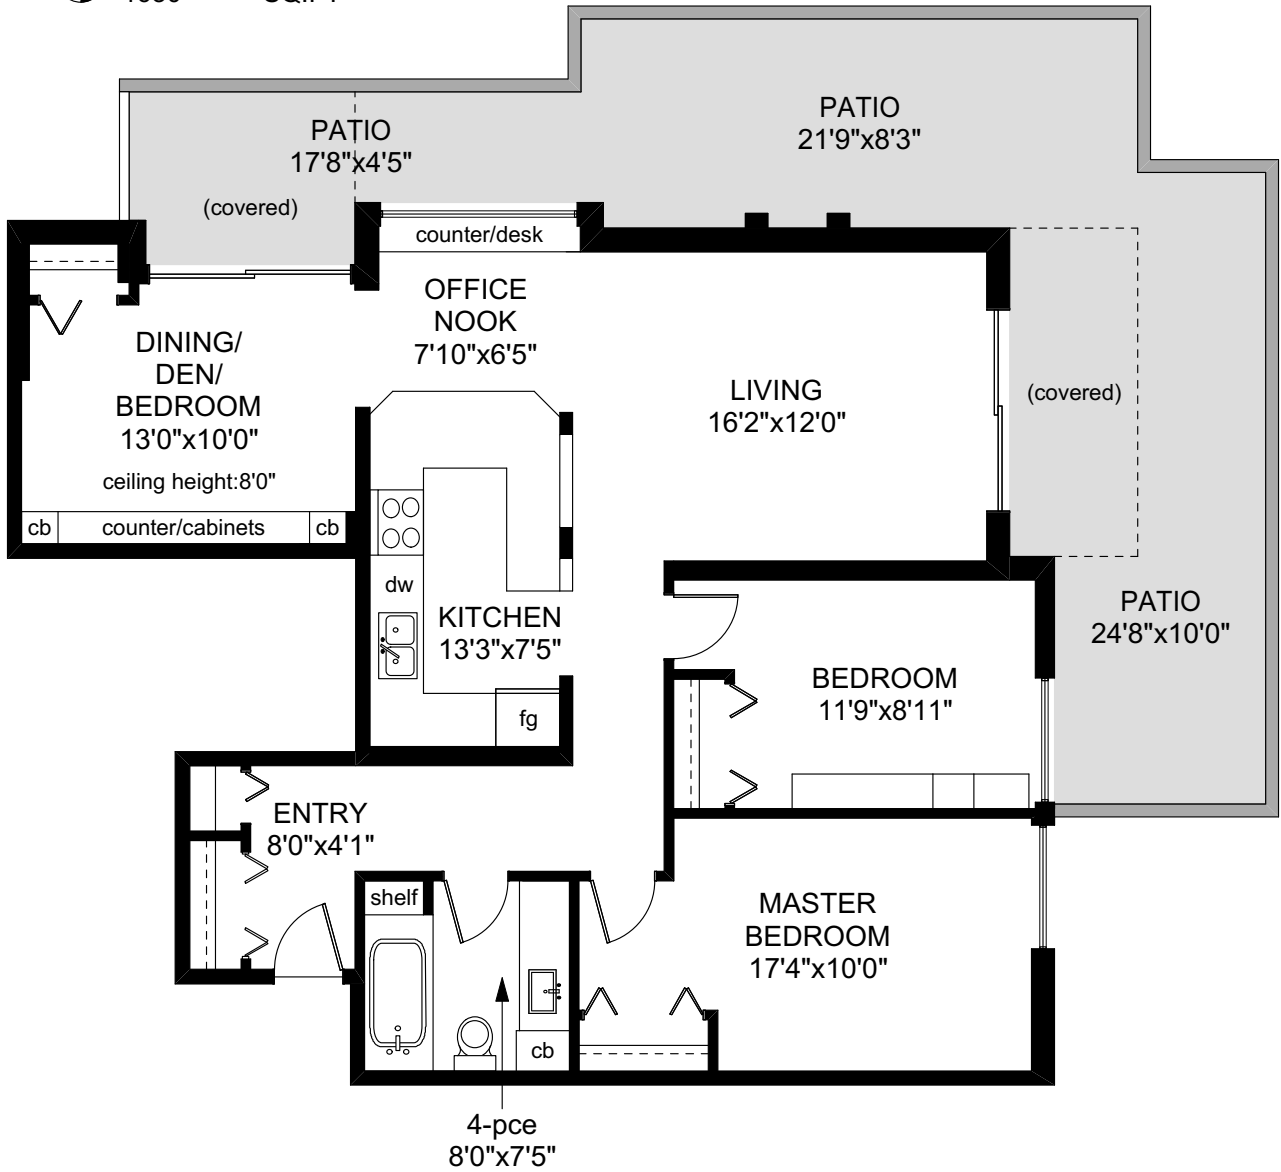

102 - 1151 OSCAR STREET

UNIT 102
1630 SQ.FT

	FINISHED SQ. FT.	UNFINISHED SQ. FT.	TOTAL SQ. FT.
MAIN	1077	0	1077
PATIO	0	553	553
TOTAL	1077	553	1630

PREPARED FOR THE EXCLUSIVE USE OF
WENDY MORETON OF NEWPORT REALTY

MEASURED ON: 05/14/19
DRAWING FILE: 17438

Tafe Measure VICTORIA, B.C.
Ph. 883.8894
www.tafemeasure.com